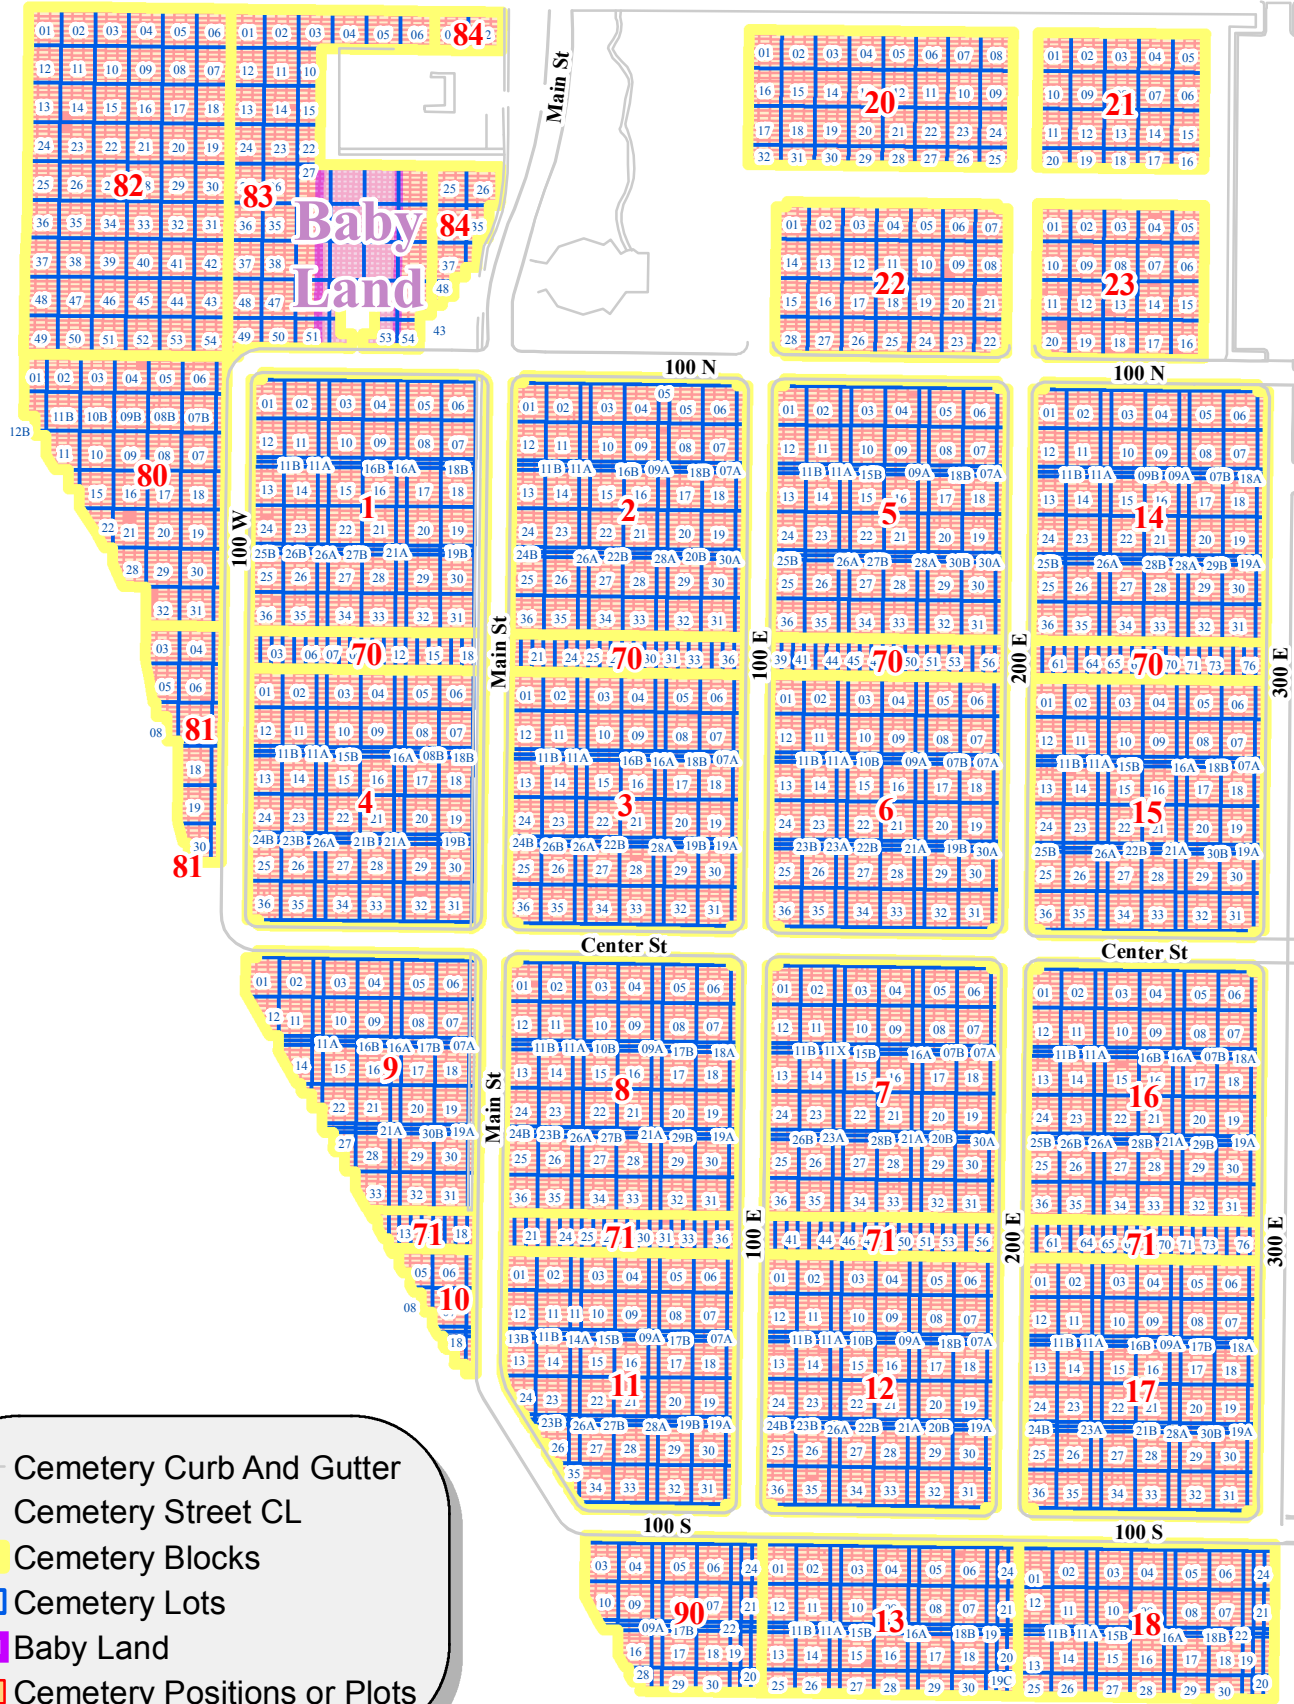

Spanish Fork Cemetery

— Cemetery Curb And Gutter
— Cemetery Street CL
— Cemetery Blocks
— Cemetery Lots
— Baby Land
— Cemetery Positions or Plots

Spanish Fork City GIS
 40 South Main St
 Spanish Fork, UT 84660
 GIS Phone Numbers:
 (801) 804-4571 (Administrator)
 (801) 804-4570 (Intern)
 (801) 804-4572 (Intern)

Date Printed: 7/25/2018

Disclaimer: Spanish Fork City makes no warranty with respect to the accuracy, completeness, or usefulness of these maps. Spanish Fork City assumes no liability for direct, indirect, special, or consequential damages resulting from the use or misuse of these maps or any of the information contained herein. Portions may be copied for incidental uses, but may not be resold.