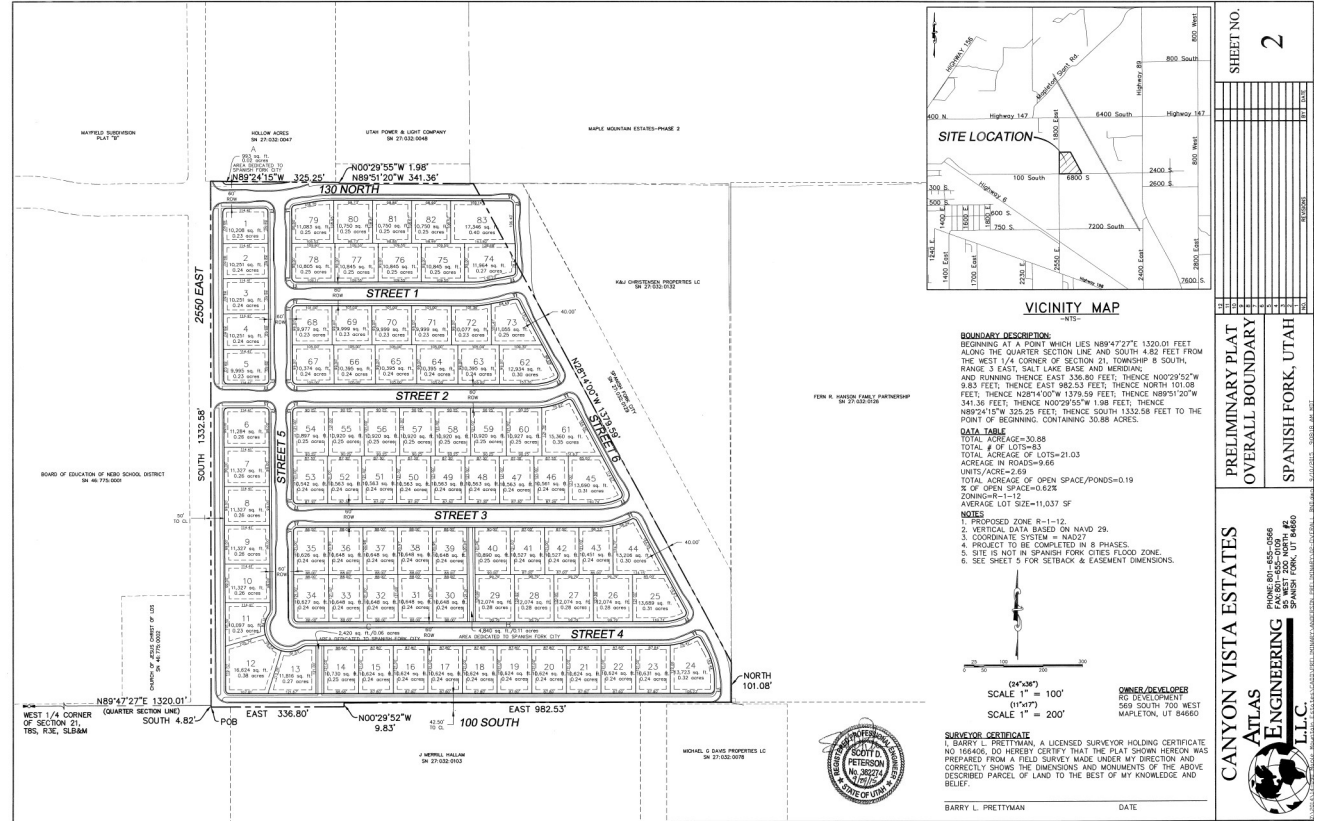

# Canyon Vista Estates Re-approval

File Name: Canyon Vista Estates Re-approval

Applicant: Atlas Engineering

Number of Lots: 83

Address: 1939 East 6800 South

Application Date: 07/13/2015

Preliminary Plat Re-Approval

30.88 Acres

File #: 14-000820

Permit #: RPP15-00001

Application Approved: 09/15/2015