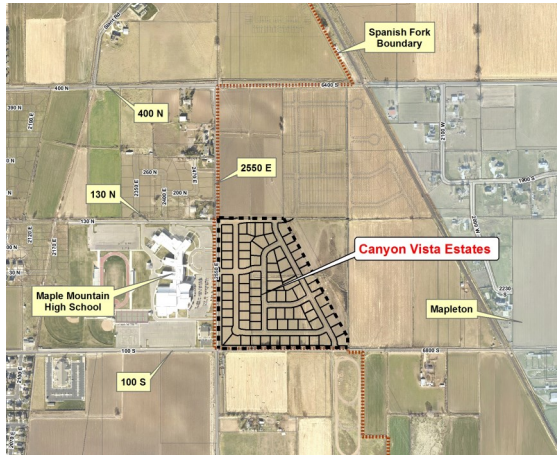

# Canyon Vista Estates Re-approval

File Name: Canyon Vista Estates Re-approval

Applicant: Atlas Engineering

Number of Lots: 83

Address: 1939 East 6800 South

Application Date: 07/13/2015

Preliminary Plat Re-Approval