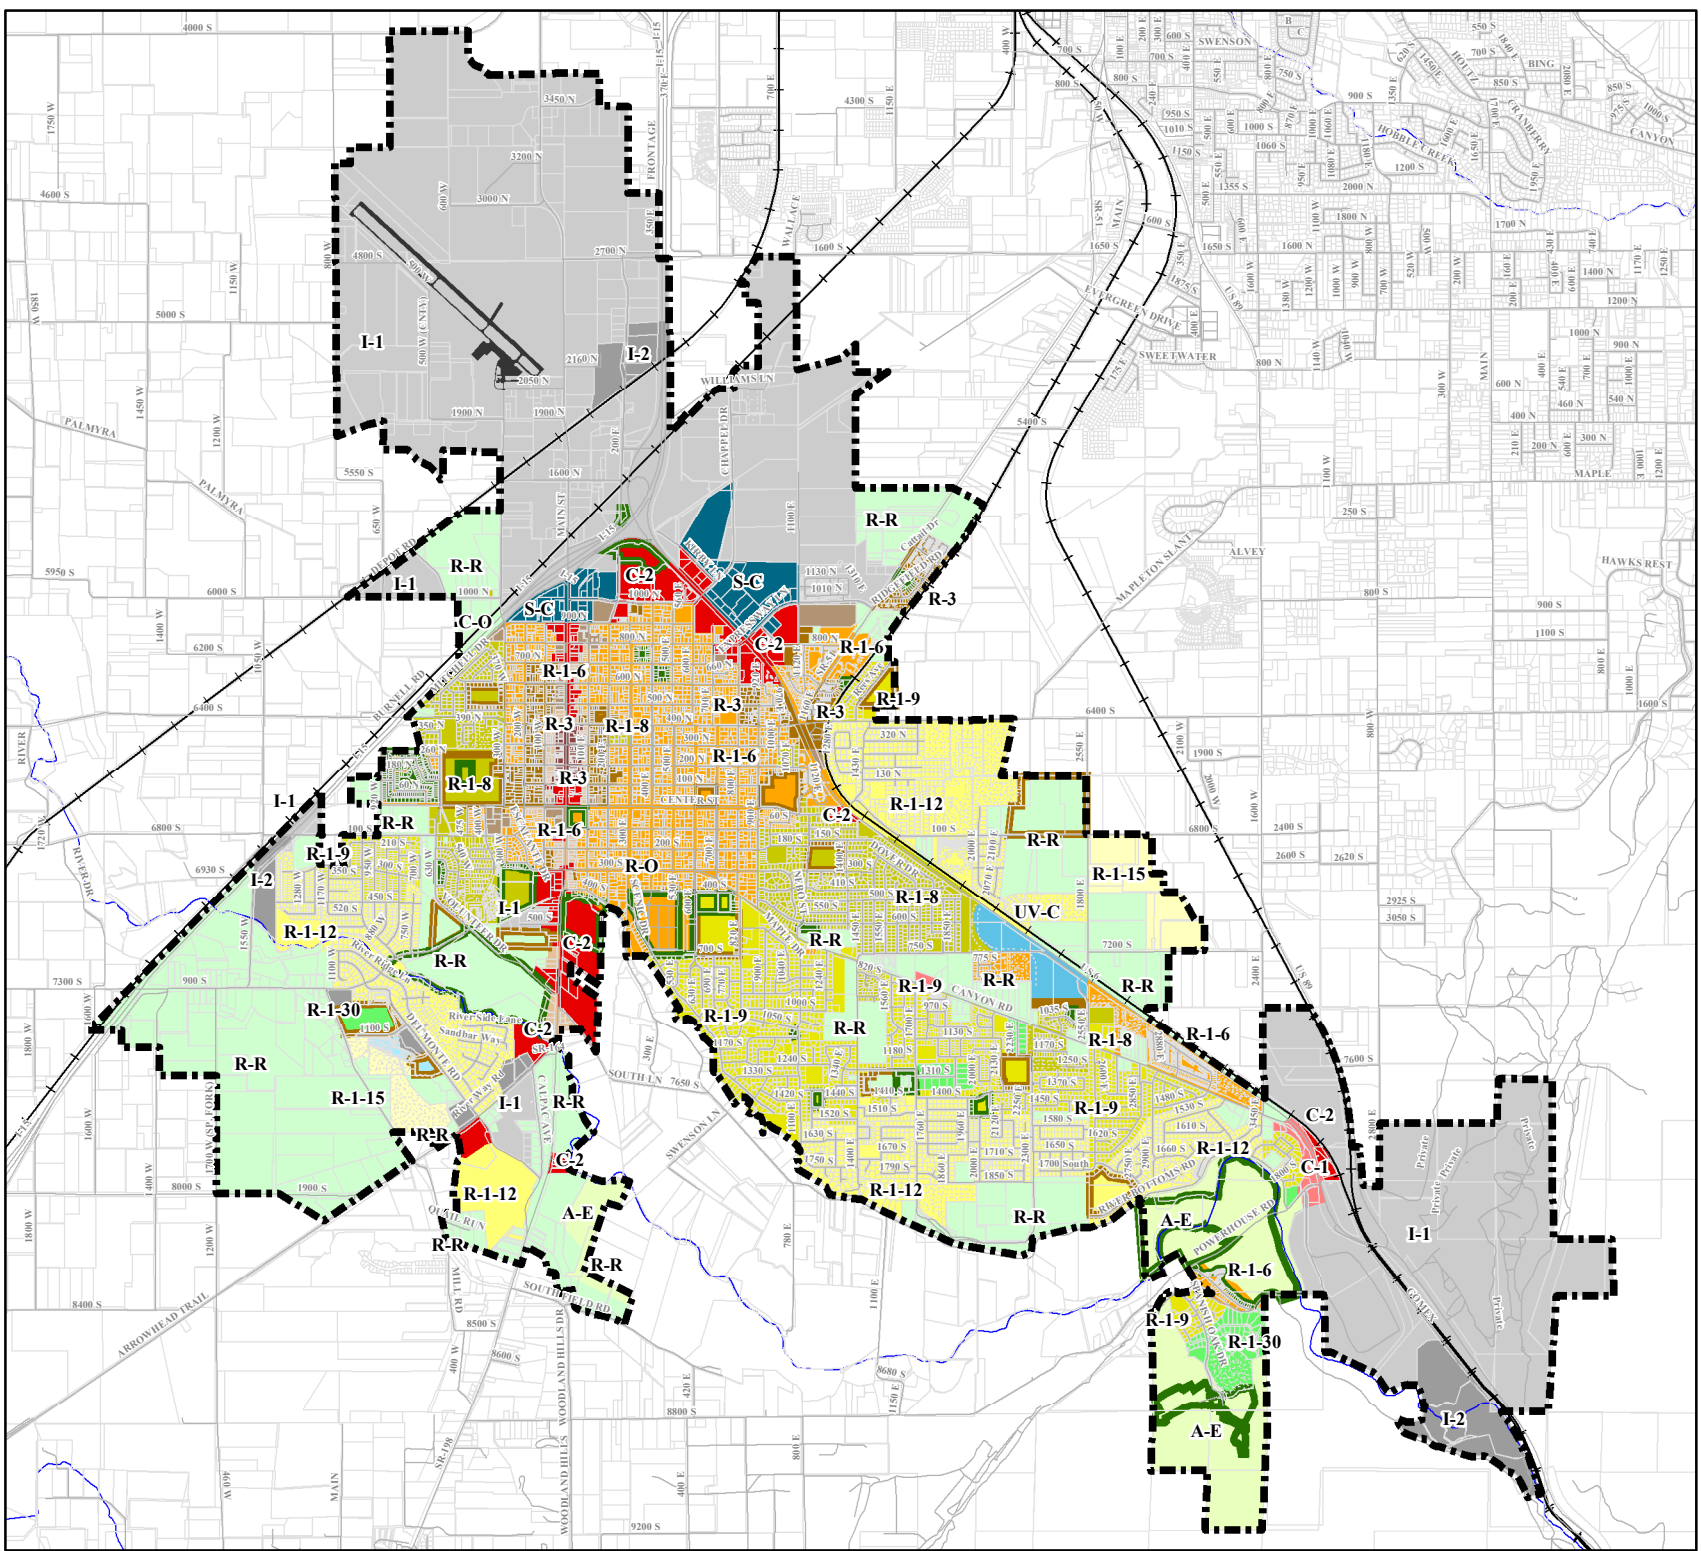

Spanish Fork City Zoning Map

Legend

- Road Names
- Spanish Fork Boundary
- Runway
- Roads
- Railroads
- Preliminary Property Lines
- Rivers
- Preliminary Property Lines
- County Parcels
- Parks
- Schools
- A-E
- R-R
- R-1-80
- R-1-60
- R-1-40
- R-1-30
- R-1-20
- R-1-15
- R-1-12
- R-1-9
- R-1-8
- R-1-6
- R-3
- R-O
- C-O
- C-D
- C-1
- C-2
- BP
- UV-C
- S-C
- I-1
- I-2