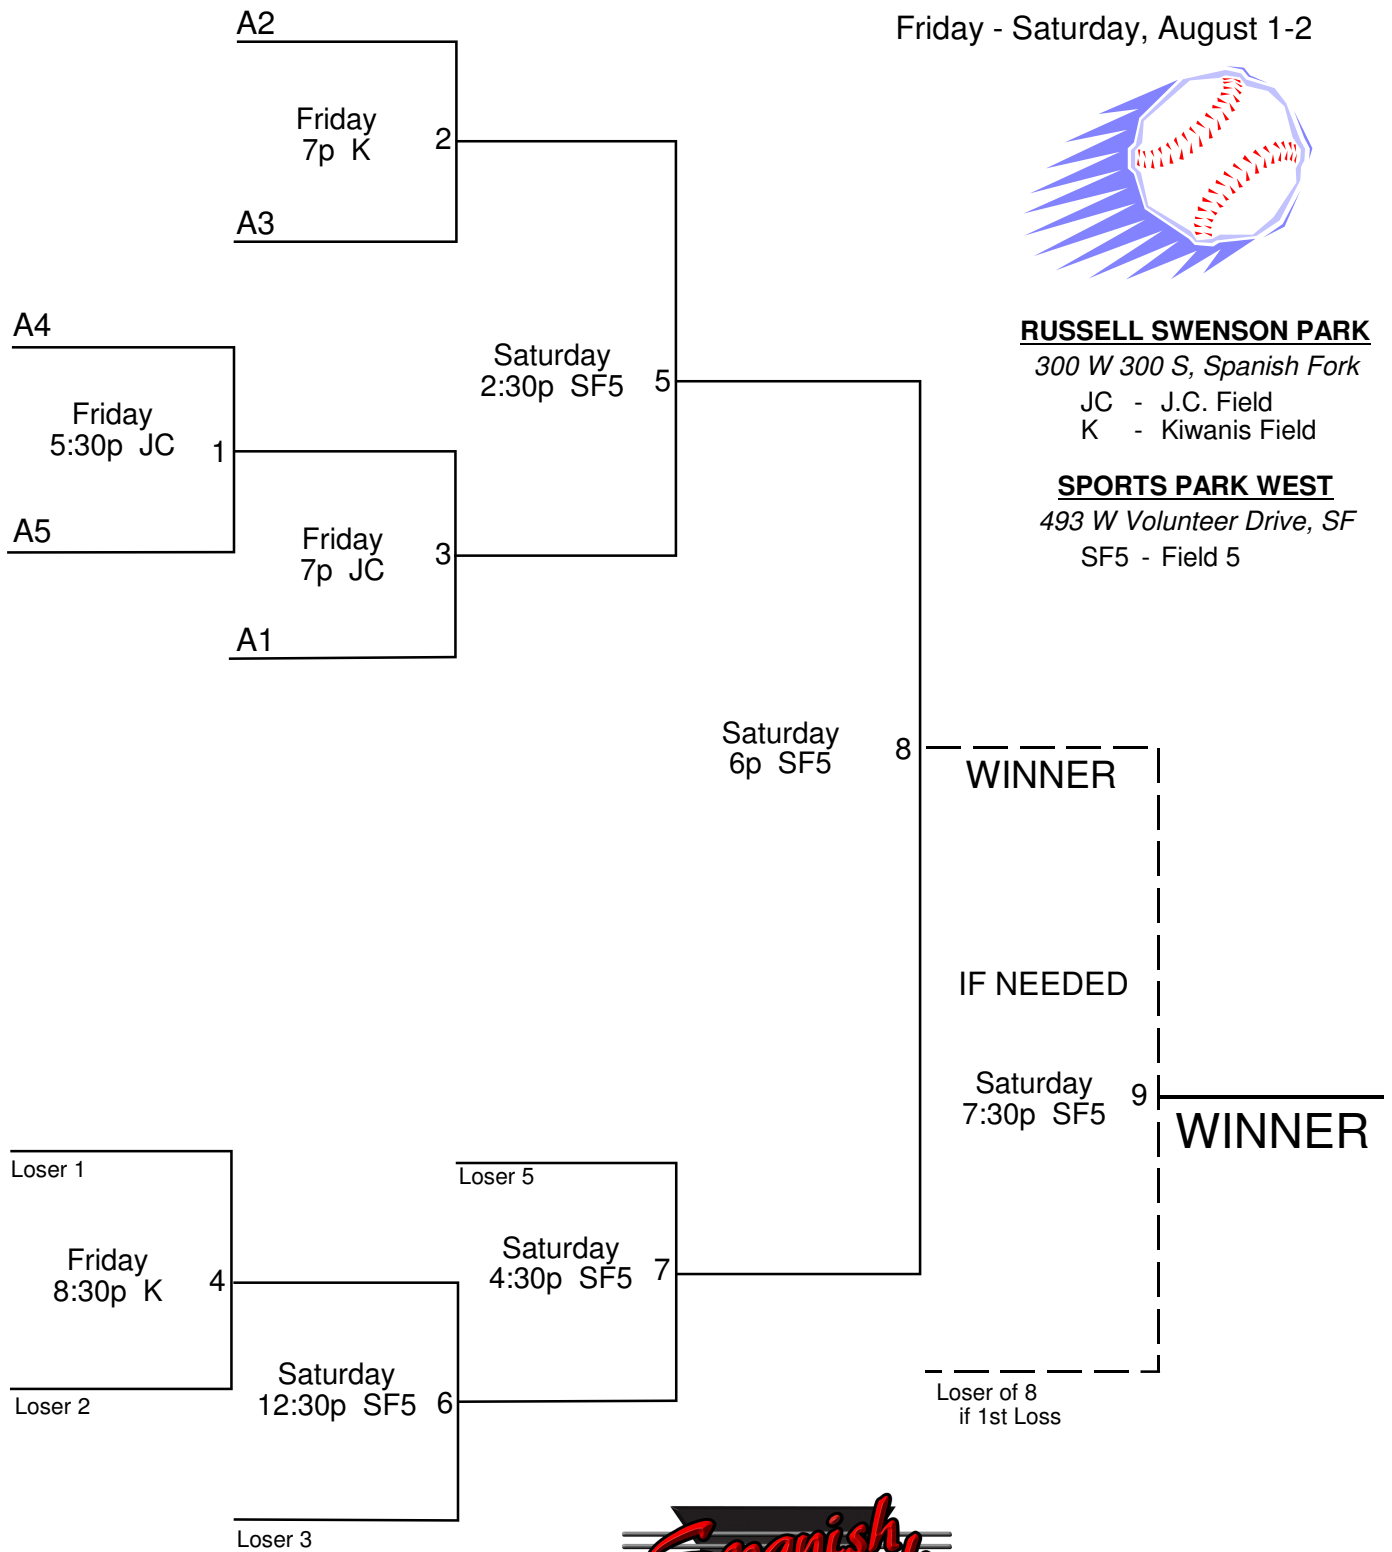

Spanish Fork 2008 BIG SLAM Tournament 10U

Friday - Saturday, August 1-2

RUSSELL SWENSON PARK

300 W 300 S, Spanish Fork

JC - J.C. Field

K - Kiwanis Field

SPORTS PARK WEST

493 W Volunteer Drive, SF

SF5 - Field 5

Parks & Recreation